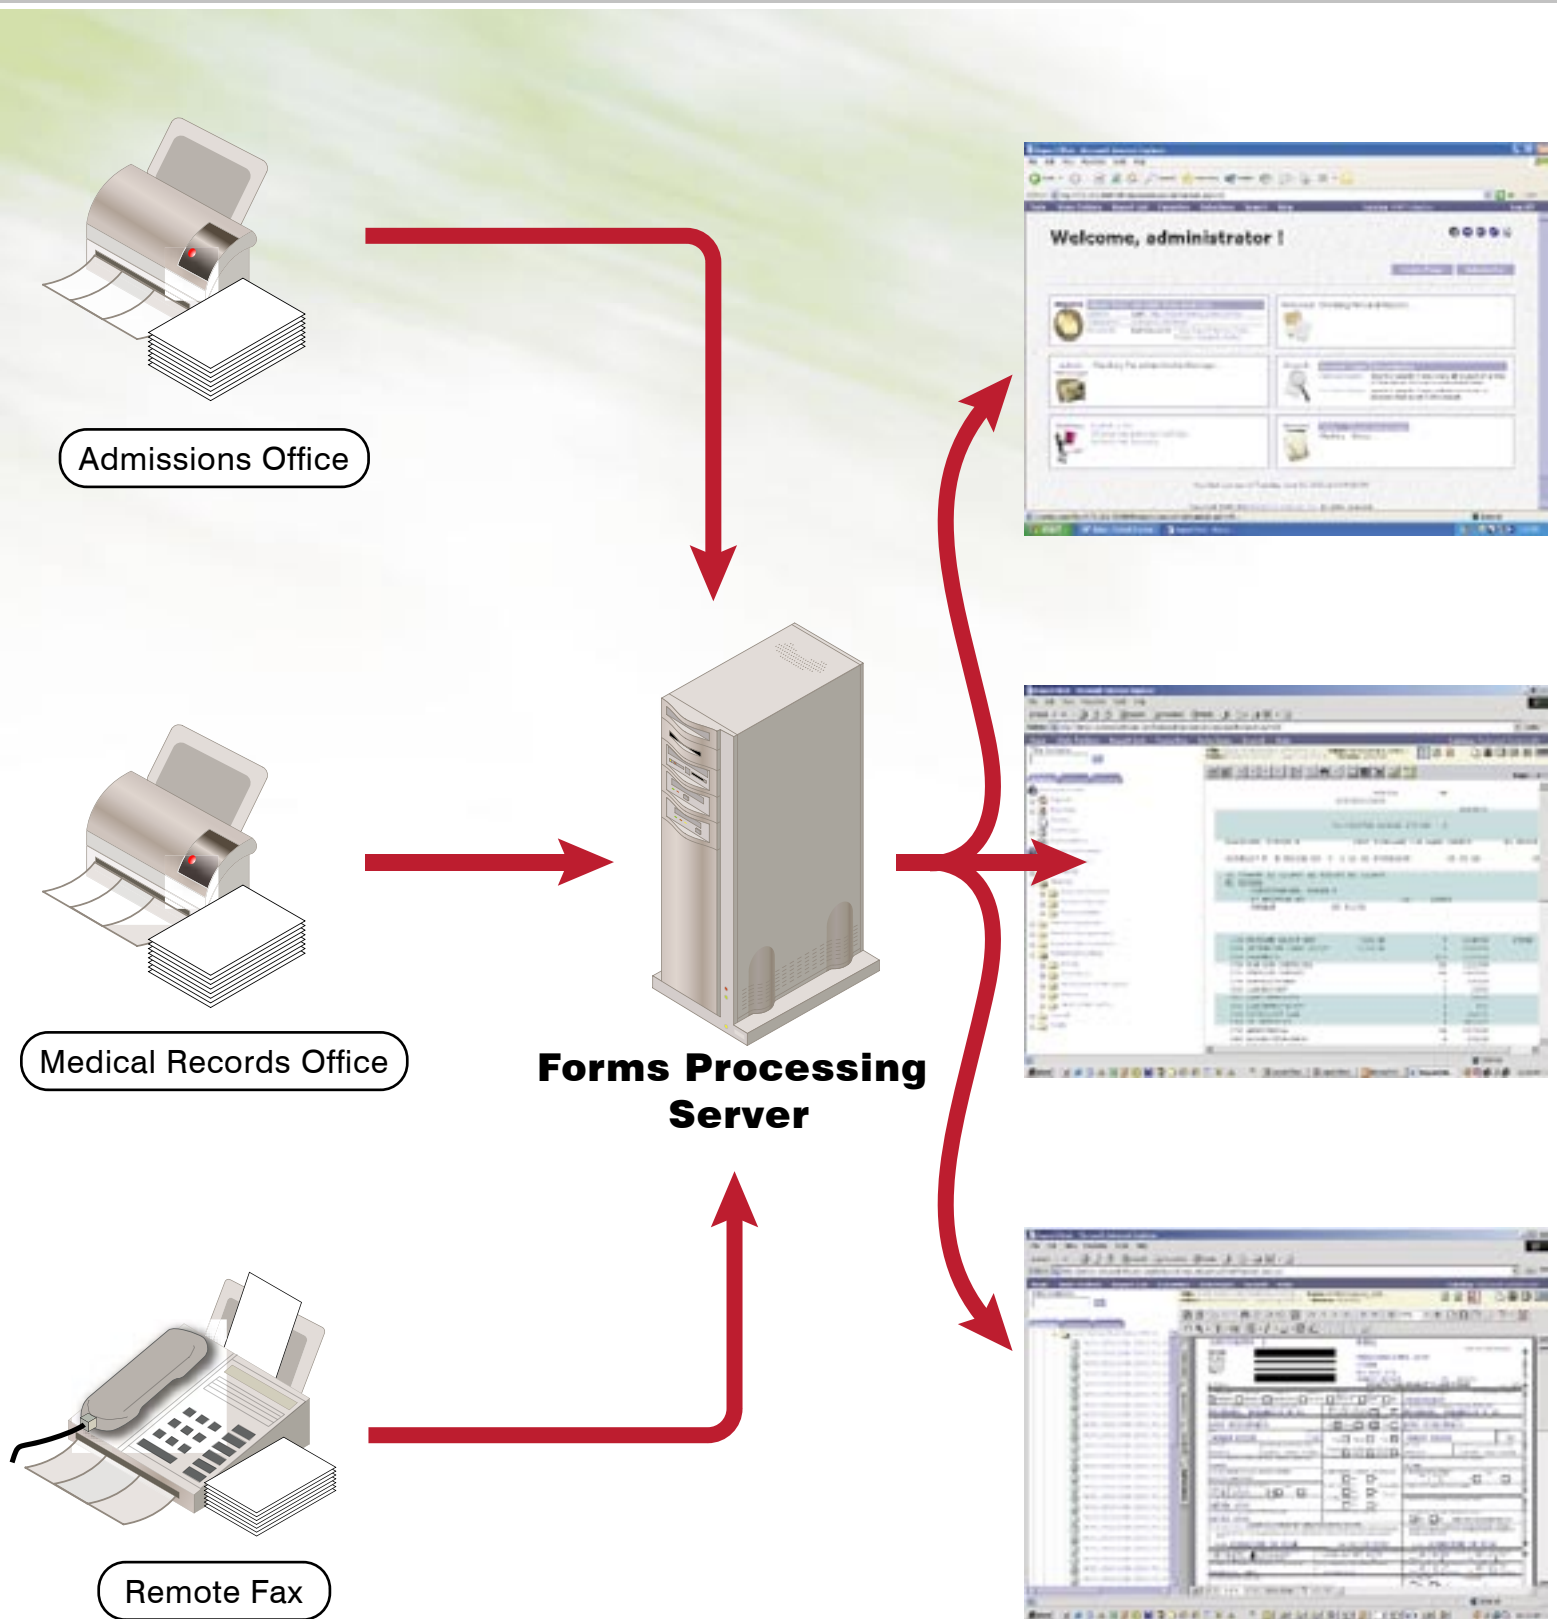

SCAN2Web DataSheets

Integrated scanning and document capture
using Report2Web

REDWOOD[®]

Integrated scanning and document capture

Making Web-based report distribution a reality

Scan

Process

View

Via Scanner or Fax

Automatically

Instantly!

Integrated scanning and document capture

Making Web-based report distribution a reality

A single solution to capture and view reports and scanned documents and images

Advanced Image Router software send document automatically (Lab Reports, Admission Sheets) or prompts users for information (ID cards, misc docs)

Most documents handled automatically via state of the art OCR and forms recognition engines

Advanced options allow routing of images and/or data via email or fax

Up to 10,000 documents/day with minimal hardware

Cost effective and highly scalable

Minimal user training

Process...

- Insurance Id Cards
- Lab Reports
- Insurance Id Cards
- Admission Records
- EOBs
- HCFA & UB92 Claims